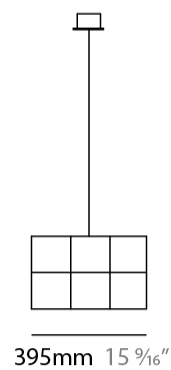

1. To build a product code in our configurator select the specify button on the base model # product page
2. To build a manual product code on this datasheet choose from the options listed below in blue font and add the suffix to the base model #

GENERAL

Series: Cosmos Square
Brand: Quasar
Division: Design
Mounting Type: Suspension
Mounting Location: Ceiling
Subcategory: Ambient

PHYSICAL

Shape: Rectangle
Length (mm): 875
Length (in): 34 ⁷/₁₆
Width (mm): 395
Width (in): 15 ⁹/₁₆
Height (mm): 250
Height (in): 9 ¹³/₁₆
Max. Overall Height (mm): 2250
Max. Overall Height (in): 88 ⁹/₁₆
Light Distribution: Omnidirectional
Weight (kg): 4
Weight (lbs): 8.82
Fixture Finish: [NIC / BRA / BBR](#)
Fixture Material: Metal
Cable Details: 2000mm Cable
Upon Request: Custom Sizes Optional Dowlight upon request

ELECTRICAL

Lamp Type: LED
Input Wattage (W): 57.6
Dimming: [Non-Dimming / Phase Dimming (120vac Only)](#)
Driver Included: Yes
Driver Location: Integrated
Driver Type: Constant Voltage - Universal
Driver Class: Class 2
Input Voltage (V): 120 - 277
Output Voltage (V): 12
Upon Request: (Not included - see components) Integral: 0-10Vdc dimming

LED

Number of LEDs: 96
Color Temperature (°K): [2400 / 2800](#)
Max. Delivered Lumen (lm): 2880 (2800K)
CRI: >90 CRI
Lamp Life (hrs): 50000

OPTICAL

RATINGS AND CERTIFICATIONS

Certified By: Certified for North American Standards
IP rating: IP20