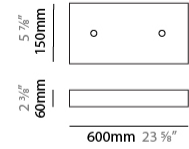

1. To build a product code in our configurator select the specify button on the base model # product page
2. To build a manual product code on this datasheet choose from the options listed below in blue font and add the suffix to the base model #

GENERAL

Series: Cosmos Square
Brand: Quasar
Division: Design
Mounting Type: Suspension
Mounting Location: Ceiling
Subcategory: Ambient

PHYSICAL

Shape: Rectangle
Length (mm): 875
Length (in): 34 ⁷/₁₆
Width (mm): 395
Width (in): 15 ⁹/₁₆
Height (mm): 250
Height (in): 9 ¹³/₁₆
Max. Overall Height (mm): 2250
Max. Overall Height (in): 88 ⁹/₁₆
Light Distribution: Omnidirectional
Weight (kg): 4
Weight (lbs): 8.82
Fixture Finish: [NIC / BRA / BBR](#)
Fixture Material: Metal
Cable Details: 2000mm Cable
Upon Request: Custom Sizes Optional Dowlight upon request

ELECTRICAL

Lamp Type: LED
Input Wattage (W): 57.6
Dimming: [Non-Dimming / Phase Dimming (120vac Only)](#)
Driver Included: Yes
Driver Location: Integrated
Driver Type: Constant Voltage - Universal
Driver Class: Class 2
Input Voltage (V): 120 - 277
Output Voltage (V): 12
Upon Request: (Not included - see components) Integral: 0-10Vdc dimming

LED

Number of LEDs: 96
Color Temperature (°K): [2400 / 2800](#)
Max. Delivered Lumen (lm): 2880 (2800K)
CRI: >90 CRI
Lamp Life (hrs): 50000

OPTICAL

RATINGS AND CERTIFICATIONS

Certified By: Certified for North American Standards
IP rating: IP20