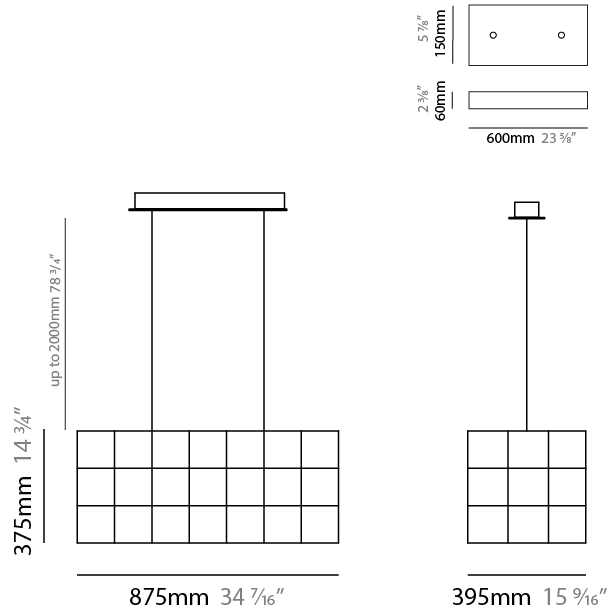

1. To build a product code in our configurator select the specify button on the base model # product page
2. To build a manual product code on this datasheet choose from the options listed below in blue font and add the suffix to the base model #

GENERAL

Series: Cosmos Square
Brand: Quasar
Division: Design
Mounting Type: Suspension
Mounting Location: Ceiling
Subcategory: Ambient

PHYSICAL

Shape: Rectangle
Length (mm): 875
Length (in): 34 7/16
Width (mm): 395
Width (in): 15 9/16
Height (mm): 375
Height (in): 14 3/4
Max. Overall Height (mm): 2375
Max. Overall Height (in): 93 1/2
Light Distribution: Omnidirectional
Weight (kg): 4.5
Weight (lbs): 9.92
[Fixture Finish: NIC / BRA / BBR](#)
Fixture Material: Metal
Cable Details: 2000mm Cable
Upon Request: Custom Sizes Optional Dowlight upon request

ELECTRICAL

Lamp Type: LED
Input Wattage (W): 76.8
[Dimming: Non-Dimming / Phase Dimming (120vac Only)](#)
Driver Included: Yes
Driver Location: Integrated
Driver Type: Constant Voltage - Universal
Driver Class: Class 2
Input Voltage (V): 120 - 277
Output Voltage (V): 12
Upon Request: (Not included - see components) Integral: 0-10Vdc dimming

LED

Number of LEDs: 128
[Color Temperature (°K): 2400 / 2800](#)
Max. Delivered Lumen (lm): 3840 (2800K)
CRI: >90 CRI
Lamp Life (hrs): 50000

OPTICAL

RATINGS AND CERTIFICATIONS

Certified By: Certified for North American Standards
IP rating: IP20