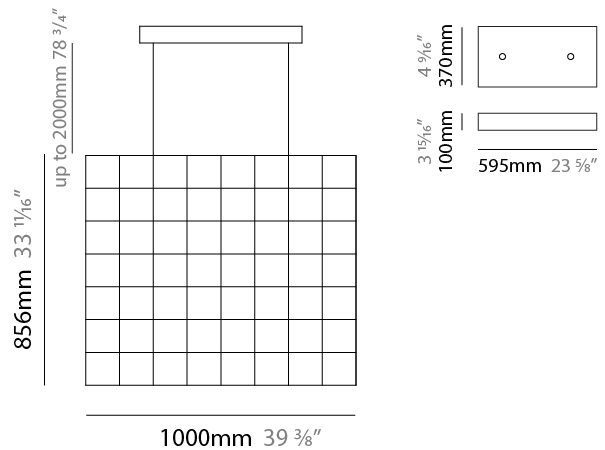

COSMOS SQUARE SUSPENSION

D101944-

base number   LED Dimming   Color Temperature   Finish Options

1. To build a product code in our configurator select the specify button on the base model # product page
2. To build a manual product code on this datasheet choose from the options listed below in blue font and add the suffix to the base model #

GENERAL

Series: Cosmos Square
Brand: Quasar
Division: Design
Mounting Type: Suspension
Mounting Location: Ceiling
Subcategory: Ambient

PHYSICAL

Shape: Square
Length (mm): 1000
Length (in): 39 ³/₈"
Width (mm): 1000
Width (in): 39 ³/₈"
Height (mm): 850
Height (in): 33 ⁷/₁₆"
Max. Overall Height (mm): 2850
Max. Overall Height (in): 112 ³/₁₆"
Light Distribution: Omnidirectional
Weight (kg): 24
Weight (lbs): 52.91
[Fixture Finish: NIC / BRA / BBR](#)
Fixture Material: Metal
Cable Details: 2000mm Cable
Upon Request: Custom Sizes Optional Dowlight upon request

ELECTRICAL

Lamp Type: LED
Input Wattage (W): 328.8
[Dimming: 0-10V Dimming / Phase Dimming (120Vac Only)](#)
Driver Included: Yes
Driver Location: Integrated
Driver Type: Constant Voltage - Universal
Driver Class: Class 2
Input Voltage (V): 120 - 277
Output Voltage (V): 12

LED

Number of LEDs: 548
[Color Temperature (°K): 2400 / 2800](#)
Max. Delivered Lumen (lm): 16440 (2800K)
CRI: >90 CRI
Lamp Life (hrs): 50000

OPTICAL

RATINGS AND CERTIFICATIONS

Certified By: Certified for North American Standards
IP rating: IP20