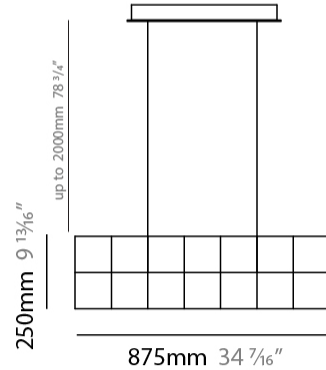

1. To build a product code in our configurator select the specify button on the base model # product page
2. To build a manual product code on this datasheet choose from the options listed below in blue font and add the suffix to the base model #

GENERAL

Series: Cosmos Square
Brand: Quasar
Division: Design
Mounting Type: Suspension
Mounting Location: Ceiling
Subcategory: Ambient

PHYSICAL

Shape: Rectangle
Length (mm): 875
Length (in): 34 ⁷/₁₆
Width (mm): 395
Width (in): 15 ⁹/₁₆
Height (mm): 250
Height (in): 9 ¹³/₁₆
Max. Overall Height (mm): 2250
Max. Overall Height (in): 88 ⁹/₁₆
Light Distribution: Omnidirectional
Weight (kg): 4
Weight (lbs): 8.82
Fixture Finish: [NIC / BRA / BBR](#)
Fixture Material: Metal
Cable Details: 2000mm Cable
Upon Request: Custom Sizes Optional Dowlight upon request

ELECTRICAL

Lamp Type: LED
Input Wattage (W): 57.6
Dimming: [Non-Dimming / Phase Dimming (120vac Only)](#)
Driver Included: Yes
Driver Location: Integrated
Driver Type: Constant Voltage - Universal
Driver Class: Class 2
Input Voltage (V): 120 - 277
Output Voltage (V): 12
Upon Request: (Not included - see components) Integral: 0-10Vdc dimming

LED

Number of LEDs: 96
Color Temperature (°K): [2400 / 2800](#)
Max. Delivered Lumen (lm): 2880 (2800K)
CRI: >90 CRI
Lamp Life (hrs): 50000

OPTICAL

RATINGS AND CERTIFICATIONS

Certified By: Certified for North American Standards
IP rating: IP20