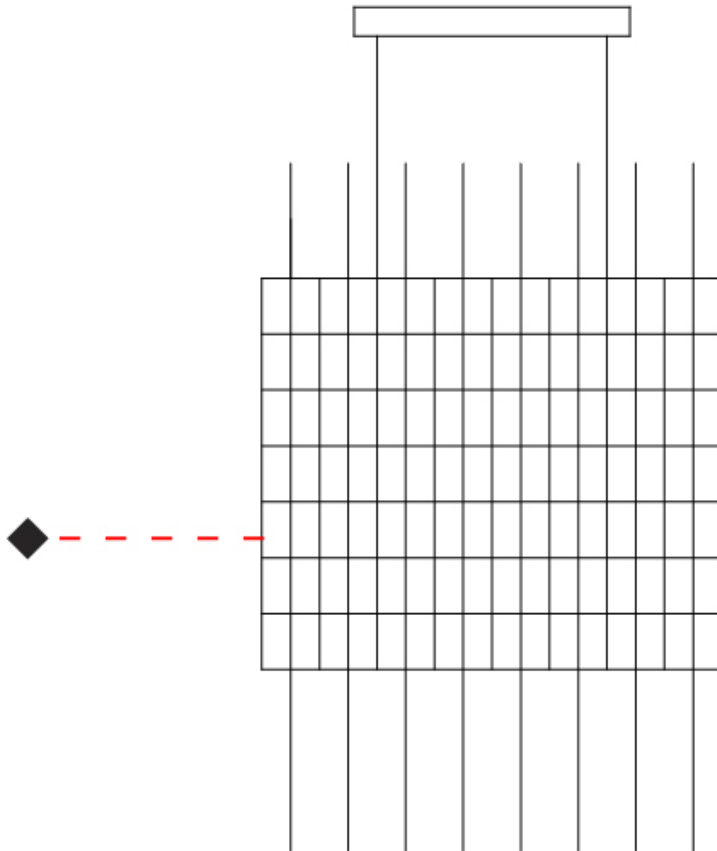

COSMOS SQUARE SUSPENSION

D101743-

PROJECT

TYPE

SPECIFIER

QUANTITY

DATE